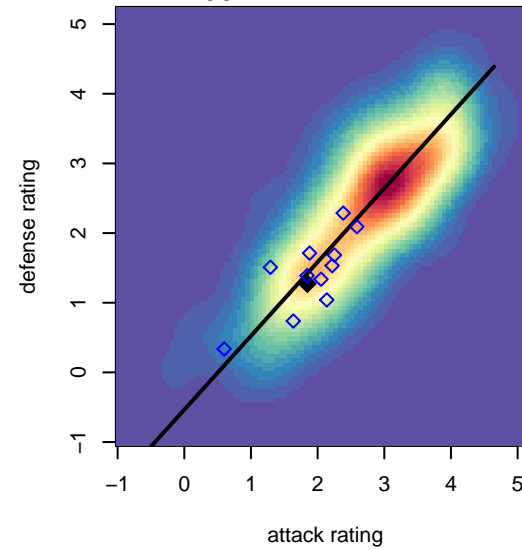

Crossfire Oregon Green II B01

Crossfire Oregon
 Lake Oswego, OR
 B01 total strength=1250
 attack=6.33 defense=3.57

alt names used:
 CROSSFIRE OREGON
 CROSSFIRE OREGON
 CROSSFIRE ORB'01 GREEN 2
 WA Timbers FC 01B Green 2

Venues played:
 2016 PCU Summer Classic U15-U16 Black
 2016 Mt Hood Challenge U16 Silver/Bronze
 2016 Summer Slam Gold/Silver U16

Crossfire Oregon Green II B01
 Dots are actual minus expected GF (blue circles) and GA (red triangles).
 Blue line is smoothed change in attack strength. Red is smoothed change in defense strength.

**attack and defense variance (black dot)
relative to other teams
and top 10 in region**

**attack and defense rating
relative to others at age
and all opponents in last 13 months**

**attack and defense rating
relative to others at age
and all opponents in last 13 months**

Performance relative to 13 month average

Performance relative to 13 month average

Distribution of opponents
 Red = Lose zone, Blue = Win zone, Green = Even
 Black line separates win/lose zones

lot. A=Neither has attack advantage, B=Opponent has both attack and defense advantage, C=Opponent has both attack and defense disadvantage, D=Both have