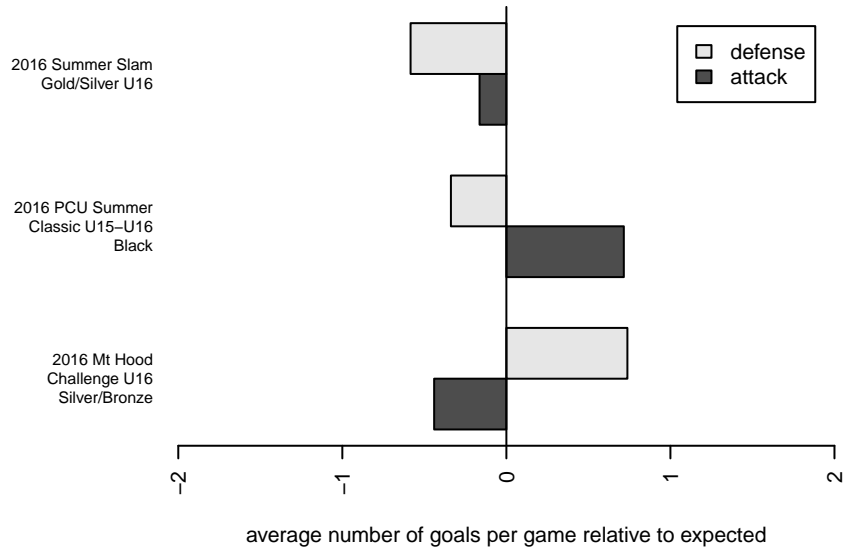

Venues played:
 2016 PCU Summer Classic U15-U16 Black
 2016 Mt Hood Challenge U16 Silver/Bronze
 2016 Summer Slam Gold/Silver U16

Crossfire Oregon Green II B01
 Dots are actual minus expected GF (blue circles) and GA (red triangles).
 Blue line is smoothed change in attack strength. Red is smoothed change in defense strength.

**attack and defense variance (black dot)
relative to other teams
and top 10 in region**

**attack and defense rating
relative to others at age
and all opponents in last 13 months**

**attack and defense rating
relative to others at age
and all opponents in last 13 months**

Performance relative to 13 month average

Performance relative to 13 month average

Distribution of opponents
 Red = Lose zone, Blue = Win zone, Green = Even
 Black line separates win/lose zones

lot. A=Neither has attack advantage, B=Opponent has both attack and defense advantage, C=Opponent has both attack and defense disadvantage, D=Both have