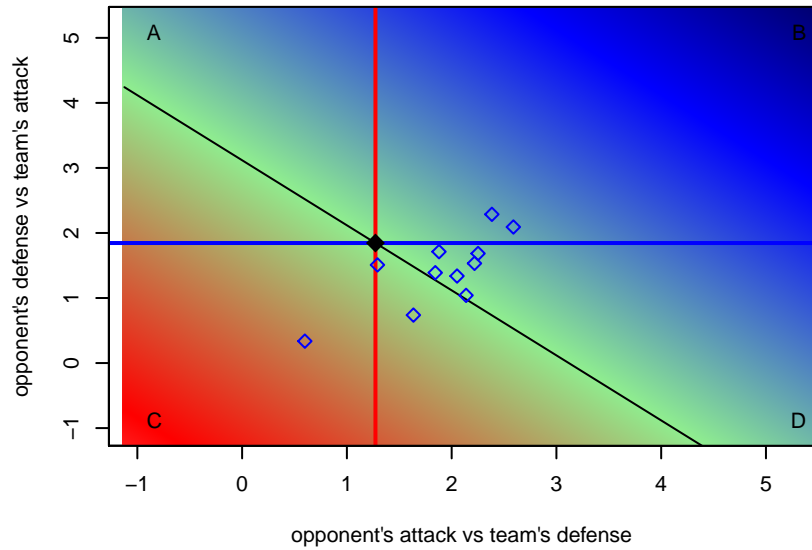

Venues played:
 2016 PCU Summer Classic U15-U16 Black
 2016 Mt Hood Challenge U16 Silver/Bronze
 2016 Summer Slam Gold/Silver U16

Crossfire Oregon Green II B01
 Dots are actual minus expected GF (blue circles) and GA (red triangles).
 Blue line is smoothed change in attack strength. Red is smoothed change in defense strength.

**attack and defense variance (black dot)
relative to other teams
and top 10 in region**

**attack and defense rating
relative to others at age
and all opponents in last 13 months**

**attack and defense rating
relative to others at age
and all opponents in last 13 months**

Performance relative to 13 month average

Performance relative to 13 month average

Distribution of opponents
 Red = Lose zone, Blue = Win zone, Green = Even
 Black line separates win/lose zones

lot. A=Neither has attack advantage, B=Opponent has both attack and defense advantage, C=Opponent has both attack and defense disadvantage, D=Both have