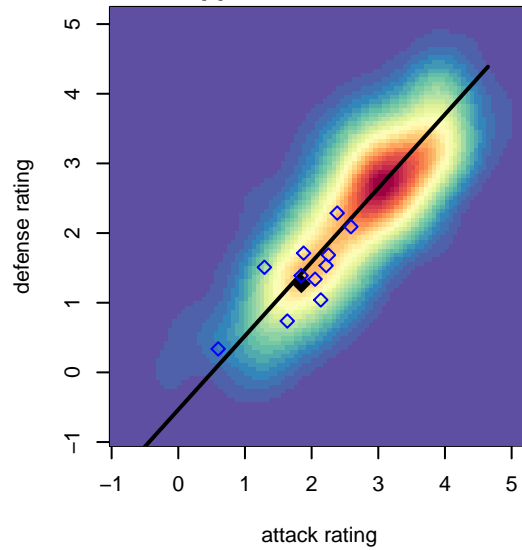

Crossfire Oregon Green II B01

Crossfire Oregon
 Lake Oswego, OR
 B01 total strength=1250
 attack=6.33 defense=3.57

alt names used:
 CROSSFIRE OREGON
 CROSSFIRE OREGON
 CROSSFIRE ORB'01 GREEN 2
 WA Timbers FC 01B Green 2

Venues played:
 2016 PCU Summer Classic U15-U16 Black
 2016 Mt Hood Challenge U16 Silver/Bronze
 2016 Summer Slam Gold/Silver U16

Crossfire Oregon Green II B01
 Dots are actual minus expected GF (blue circles) and GA (red triangles).
 Blue line is smoothed change in attack strength. Red is smoothed change in defense strength.

**attack and defense variance (black dot)
relative to other teams
and top 10 in region**

**attack and defense rating
relative to others at age
and all opponents in last 13 months**

**attack and defense rating
relative to others at age
and all opponents in last 13 months**

Performance relative to 13 month average

Performance relative to 13 month average

Distribution of opponents
 Red = Lose zone, Blue = Win zone, Green = Even
 Black line separates win/lose zones

lot. A=Neither has attack advantage, B=Opponent has both attack and defense advantage, C=Opponent has both attack and defense disadvantage, D=Both have