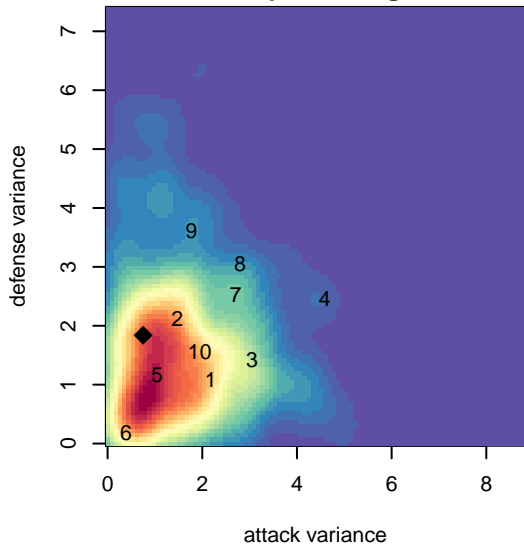

Crossfire Oregon Green II B01

Crossfire Oregon
 Lake Oswego, OR
 B01 total strength=1250
 attack=6.33 defense=3.57

alt names used:
 CROSSFIRE OREGON
 CROSSFIRE OREGON
 CROSSFIRE ORB'01 GREEN 2
 WA Timbers FC 01B Green 2

Venues played:
 2016 PCU Summer Classic U15-U16 Black
 2016 Mt Hood Challenge U16 Silver/Bronze
 2016 Summer Slam Gold/Silver U16

Crossfire Oregon Green II B01
 Dots are actual minus expected GF (blue circles) and GA (red triangles).
 Blue line is smoothed change in attack strength. Red is smoothed change in defense strength.

**attack and defense variance (black dot)
relative to other teams
and top 10 in region**

**attack and defense rating
relative to others at age
and all opponents in last 13 months**

**attack and defense rating
relative to others at age
and all opponents in last 13 months**

Performance relative to 13 month average

Performance relative to 13 month average

Distribution of opponents
 Red = Lose zone, Blue = Win zone, Green = Even
 Black line separates win/lose zones

lot. A=Neither has attack advantage, B=Opponent has both attack and defense advantage, C=Opponent has both attack and defense disadvantage, D=Both have